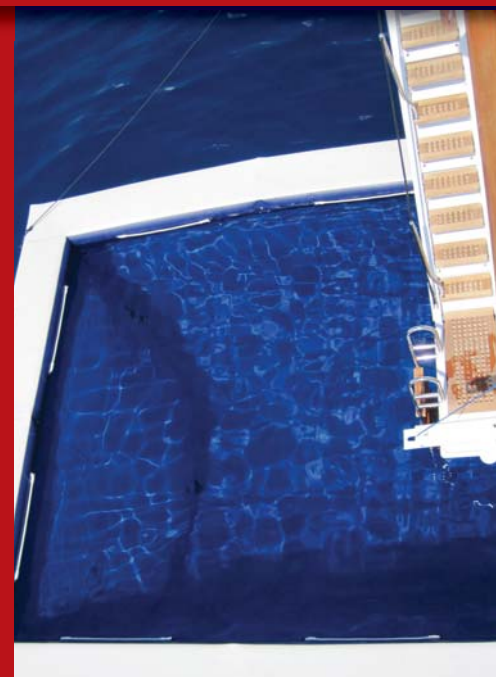

Henshaw Inflatables

World leaders in inflatable tube technology

The new MkII fully Inflatable Sea Pool provides a safe and secure area for swimmers.

The 1.5mm mesh netting prevents all types of Jelly Fish including the deadly "Box Jelly Fish" from entering the swimming area. The newly designed Inflatable support is made in a flat style drop stitch Hypalon fabric and supports the weight of several persons. It is extremely rigid when inflated and does not collapse when in strong wind or tidal conditions.

SEA POOL

- ✓ Keeps Children safe
- ✓ Keeps swimming area free of the deadly "Box Jelly Fish" and all manner of floating objects
- ✓ Deflates and packs down to a compact package for stowing on board
- ✓ Extremely rigid Inflatable beams with a width of 50cms, which remain rigid in high wind and tidal conditions.
- ✓ Net is made from a rot proof polyester weave with a mesh size of 1.5mm
- ✓ Built to order to any size, the beams are made in "double walled drop stitch Hypalon fabric" and the top has a non slip surface.
- ✓ Optional stainless steel ladder and GRP saddle available.
- ✓ Extremely buoyant, and the beams support several swimmers.
- ✓ Optional extended sun lounging area can be incorporated in the design.

Henshaw Inflatables

World leaders in inflatable tube technology

SEA POOL

TECHNICAL DATA

Inflatable Beams - Hypalon double walled drop stitch fabric 20cms thick

Beam width- 50cms.
(wider widths available)

Net is made from a rot proof polyester weave with a mesh size of 1.5mm, dyed blue. Net depth normally 2.5 metres