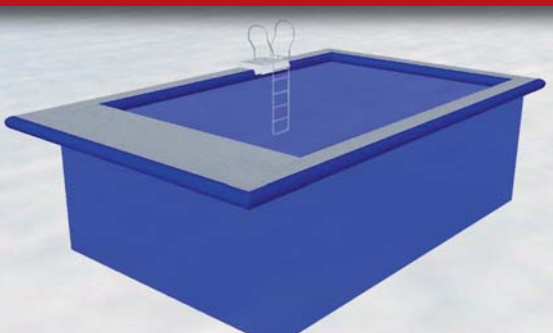

Henshaw Inflatables

World leaders in inflatable tube technology

The new MkII fully Inflatable Sea Pool provides a safe and secure area for swimmers.

The 1.5mm mesh netting prevents all types of Jelly Fish including the deadly "Box Jelly Fish" from entering the swimming area. The newly designed Inflatable support is made in a flat style drop stitch Hypalon fabric and supports the weight of several persons. It is extremely rigid when inflated and does not collapse when in strong wind or tidal conditions.

SEA POOL

- ✓ Keeps Children safe
- ✓ Keeps swimming area free of the deadly "Box Jelly Fish" and all manner of floating objects
- ✓ Deflates and packs down to a compact package for stowing on board
- ✓ Extremely rigid Inflatable beams with a width of 50cms, which remain rigid in high wind and tidal conditions.
- ✓ Net is made from a rot proof polyester weave with a mesh size of 1.5mm
- ✓ Built to order to any size, the beams are made in "double walled drop stitch Hypalon fabric" and the top has a non slip surface.
- ✓ Optional stainless steel ladder and GRP saddle available.
- ✓ Extremely buoyant, and the beams support several swimmers.
- ✓ Optional extended sun lounging area can be incorporated in the design.

Henshaw Inflatables

World leaders in inflatable tube technology

SEA POOL

TECHNICAL DATA

Inflatable Beams - Hypalon double walled drop stitch fabric 20cms thick

Beam width- 50cms.
(wider widths available)

Net is made from a rot proof polyester weave with a mesh size of 1.5mm, dyed blue. Net depth normally 2.5 metres